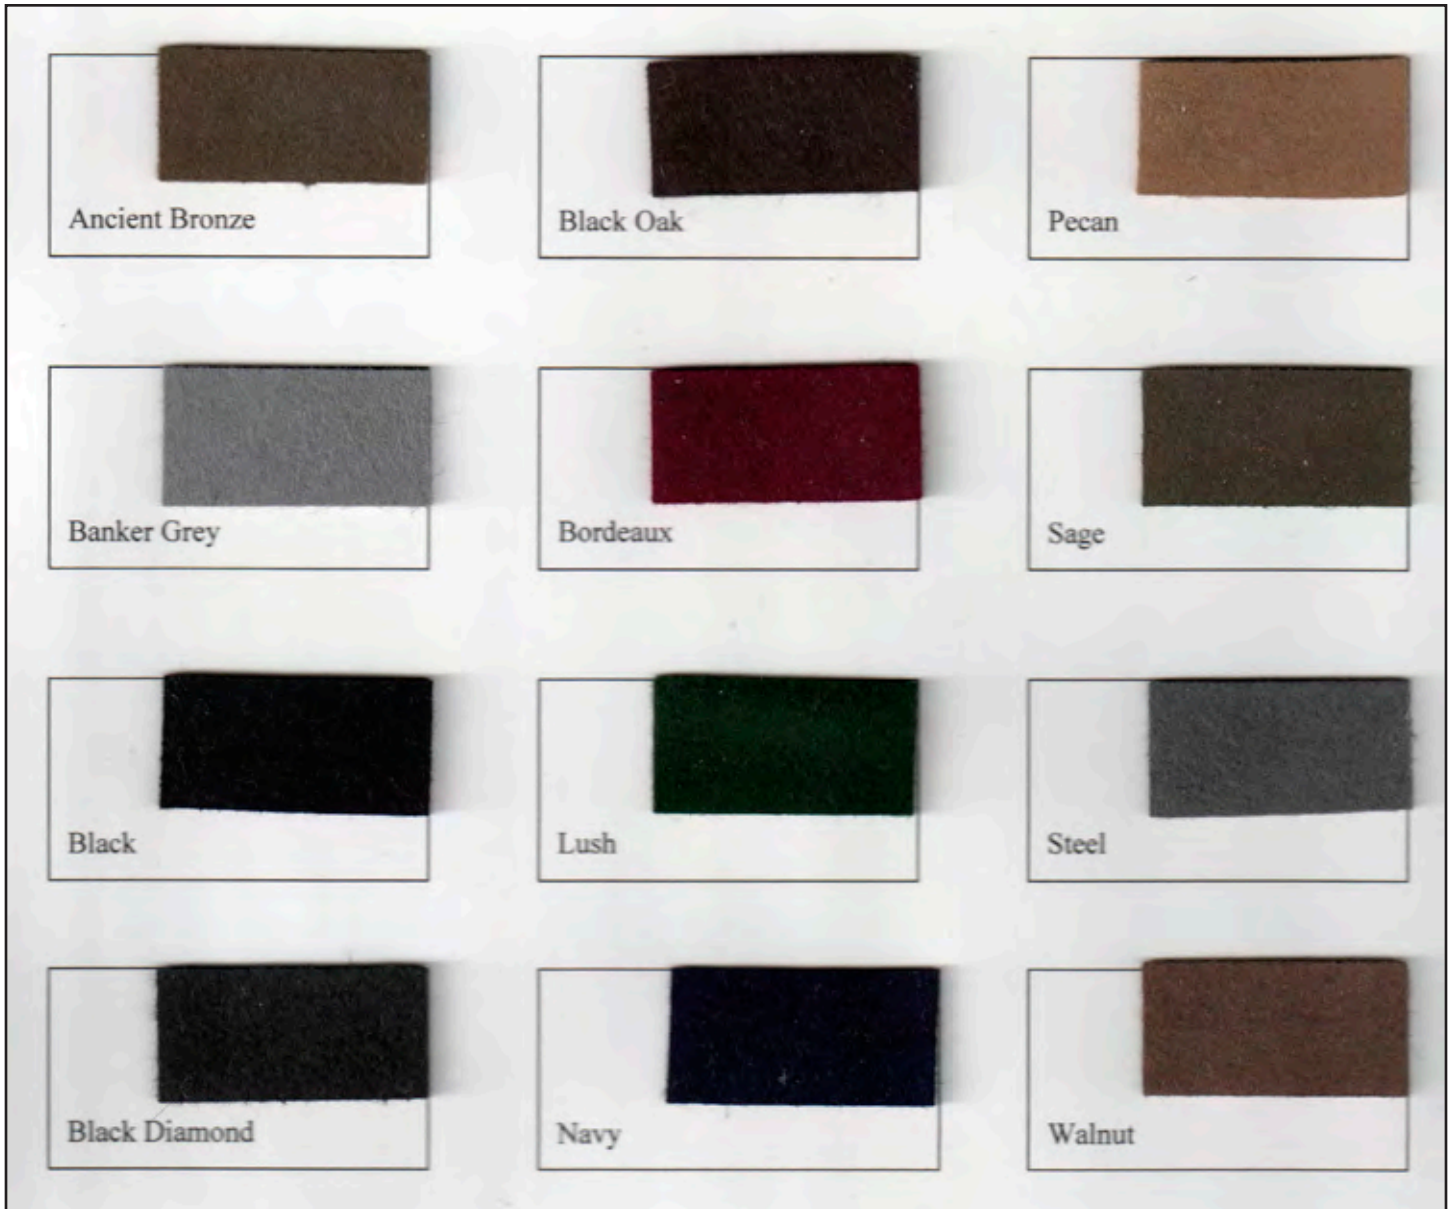

FUR FELT COLLECTION 2011

BILTMORE FUR FELT SWATCHES

BEAVER BLEND

GRAND BEAVER PELUCHE

DESIGNER LONG HAIR

GOLDEN PHEASANT

HOMBURG DESIGNER 1

HOMBURG DESIGNER 2

PRESIDENT ELEGANZA 1

PRESIDENT ELEGANZA 2

ROSSELLINI OPEN ROAD

ROYAL BILTMORE

SENATOR

Bark

Navy

Black